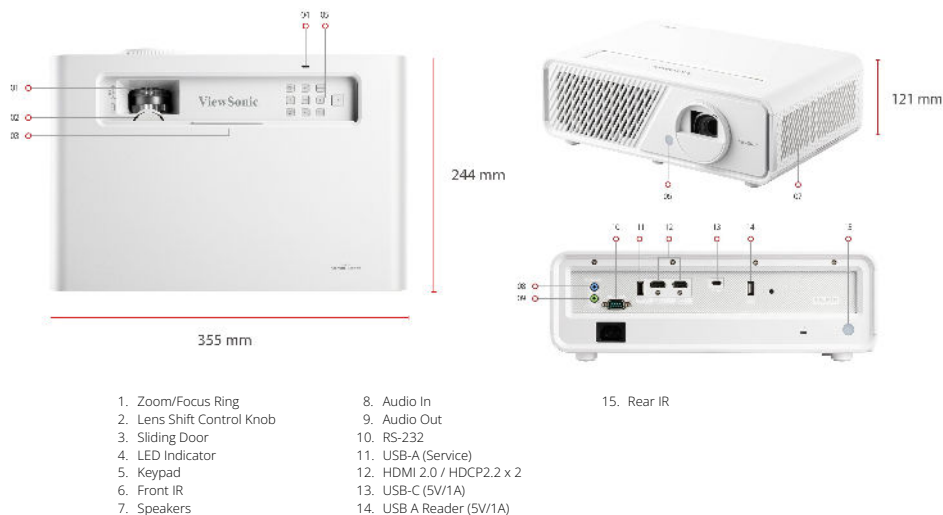

Bezoek Gebruikers www.viewsonic.com

SPECIFICATIE

Projectiesysteem:	0.65" 1080p
Native resolutie:	1920x1080
DMD-type:	DC3
Helderheid:	3100 (LED Lumens)
Contrastverhouding:	3000000:1
Weergavekleur:	1.07 Billion Colours
Type lichtbron:	LED
Light Source Life (hours) with Normal Mode:	30000
Lamp Watt:	RGBG LED
Lens:	F=2.59-2.87, f=16.88-21.88mm
Projectie offset:	110%+/-5%
Throw Ratio:	1.15-1.5
Optische zoom:	1.3X
Digitale zoom:	0.8x-2.0x
Afbeeldingsformaat:	60"-150"
Throw Distance:	1.53m-4.98m (100"@2.55m)
Keystone:	H:+/-40°, V:+/-40°
Lensverschuiving V. Bereik:	+10%, -0%
Hoorbaar geluid (normaal):	31dB
Audible Noise (Eco):	27dB
Lokale opslag:	Total 16GB (11GB available storage)
Ingangsvertraging:	8.3ms
Resolutie Ondersteuning:	VGA(640 x 480) to 4K(3840 x 2160)
HDTV Compatibility:	480i, 480p, 576i, 576p, 720p, 1080i, 1080p, 2160p
Horizontale frequentie:	15K-135KHz
Verticale scansnelheid:	23-120Hz

CONTROLE

RS232 (DB 9-pin male):	1
USB Type A (Services):	1

ANDEREN

Voedingsspanning:	100-240V+/- 10%, 50/60Hz (AC in)
Energieverbruik:	Normal: 218W Standby: <0.5W
Bedrijfstemperatuur::	0~40°C
Carton:	Colour
Netto gewicht:	3.6kg
Gross Weight:	5.5kg
Afmetingen (BxDxH) met stelvoet:	355x244x121mm
Packing Dimensions:	490x376x313mm
OSD Taal:	English, French, Spanish, Thai, Korean, German, Italian, Russian, Swedish, Dutch, Polish, Czech, T-Chinese, S-Chinese, Japanese, Turkish, Portuguese, Finnish, Indonesian, India, Arabic, Vietnamese, Greek, Hungarian Total 24 languages
User Guide Language:	English, S-Chinese, T-Chinese, Indonesian, Finnish, French, German, Italian, Japanese, Korean, Polish, Portuguese, Russian, Spanish, Swedish, Turkish, Arabic, Czech, Thai, Vietnamese, total 20 languages