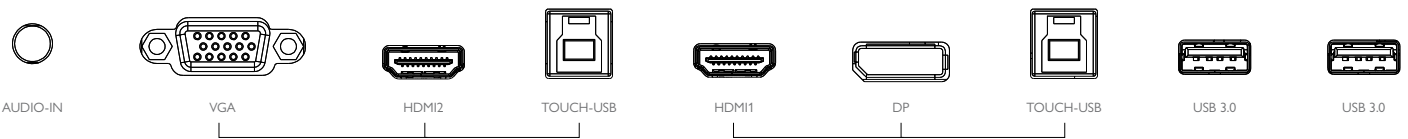

→ Specifications subject to change without notice. Please contact your local BenQ office for the full BenQ product range.

INPUT AND OUTPUT TERMINALS

FRONT I/O

KEYPAD BUTTON

DOWN I/O

SIDE I/O

DIMENSIONS (MM)

STYLUS

The RM03 Series comes with a pair of BenQ's germ-resistant pens that allow you to write in different colours at the same time.

© 2021 BenQ Corp. Specifications may vary by region, please visit your local stores for details. Actual product's features and specifications are subject to change without notice. This material may include corporate names and trademarks of third parties which are the properties of the third parties respectively.