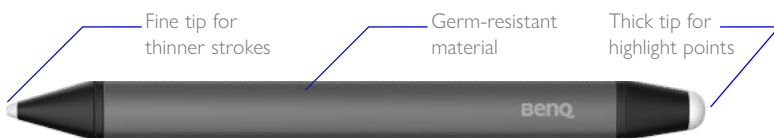

→ Specifications subject to change without notice. Please contact your local BenQ office for the full BenQ product range.

INPUT AND OUTPUT TERMINALS

FRONT I/O

KEYPAD BUTTON

DOWN I/O

SIDE I/O

DIMENSIONS (MM)

STYLUS

The RM03 Series comes with a pair of BenQ's germ-resistant pens that allow you to write in different colours at the same time.

© 2021 BenQ Corp. Specifications may vary by region, please visit your local stores for details. Actual product's features and specifications are subject to change without notice. This material may include corporate names and trademarks of third parties which are the properties of the third parties respectively.