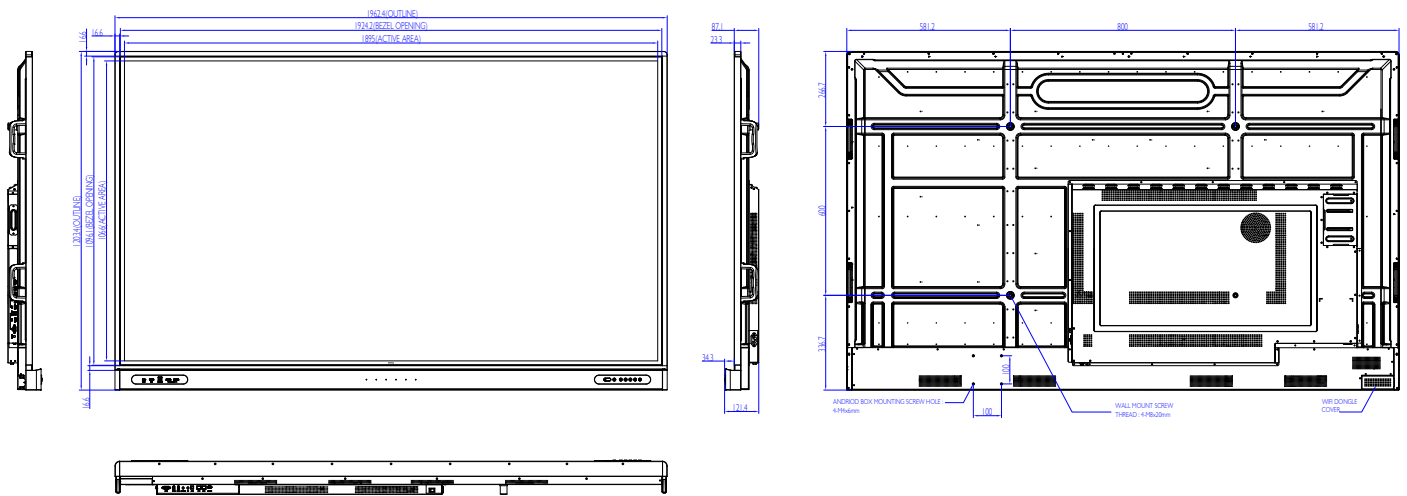

→ Specifications subject to change without notice. Please contact your local BenQ office for the full BenQ product range.

INPUT AND OUTPUT TERMINALS

FRONT I/O

KEYPAD BUTTON

DOWN I/O

SIDE I/O

DIMENSIONS (MM)