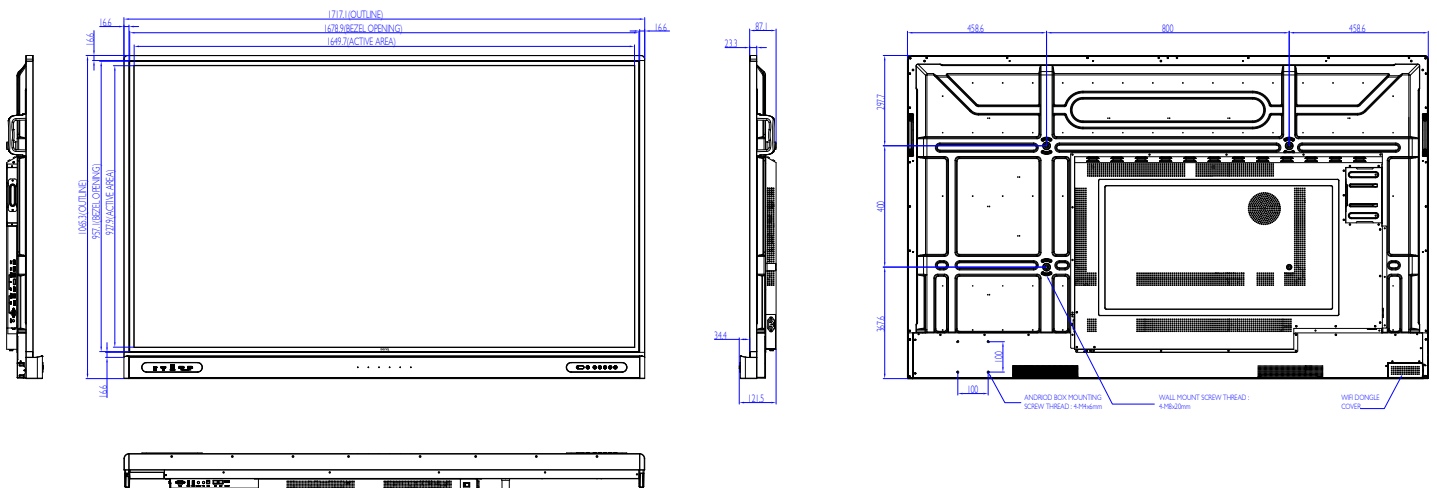

→ Specifications subject to change without notice. Please contact your local BenQ office for the full BenQ product range.

INPUT AND OUTPUT TERMINALS

FRONT I/O

KEYPAD BUTTON

DOWN I/O

SIDE I/O

DIMENSIONS (MM)