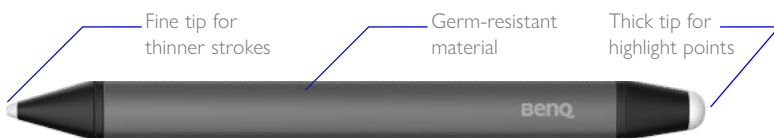

→ Specifications subject to change without notice. Please contact your local BenQ office for the full BenQ product range.

INPUT AND OUTPUT TERMINALS

FRONT I/O

KEYPAD BUTTON

DOWN I/O

SIDE I/O

DIMENSIONS (MM)

STYLUS

The RM03 Series comes with a pair of BenQ's germ-resistant pens that allow you to write in different colours at the same time.

BenQ

© 2021 BenQ Corp. Specifications may vary by region, please visit your local stores for details. Actual product's features and specifications are subject to change without notice. This material may include corporate names and trademarks of third parties which are the properties of the third parties respectively.