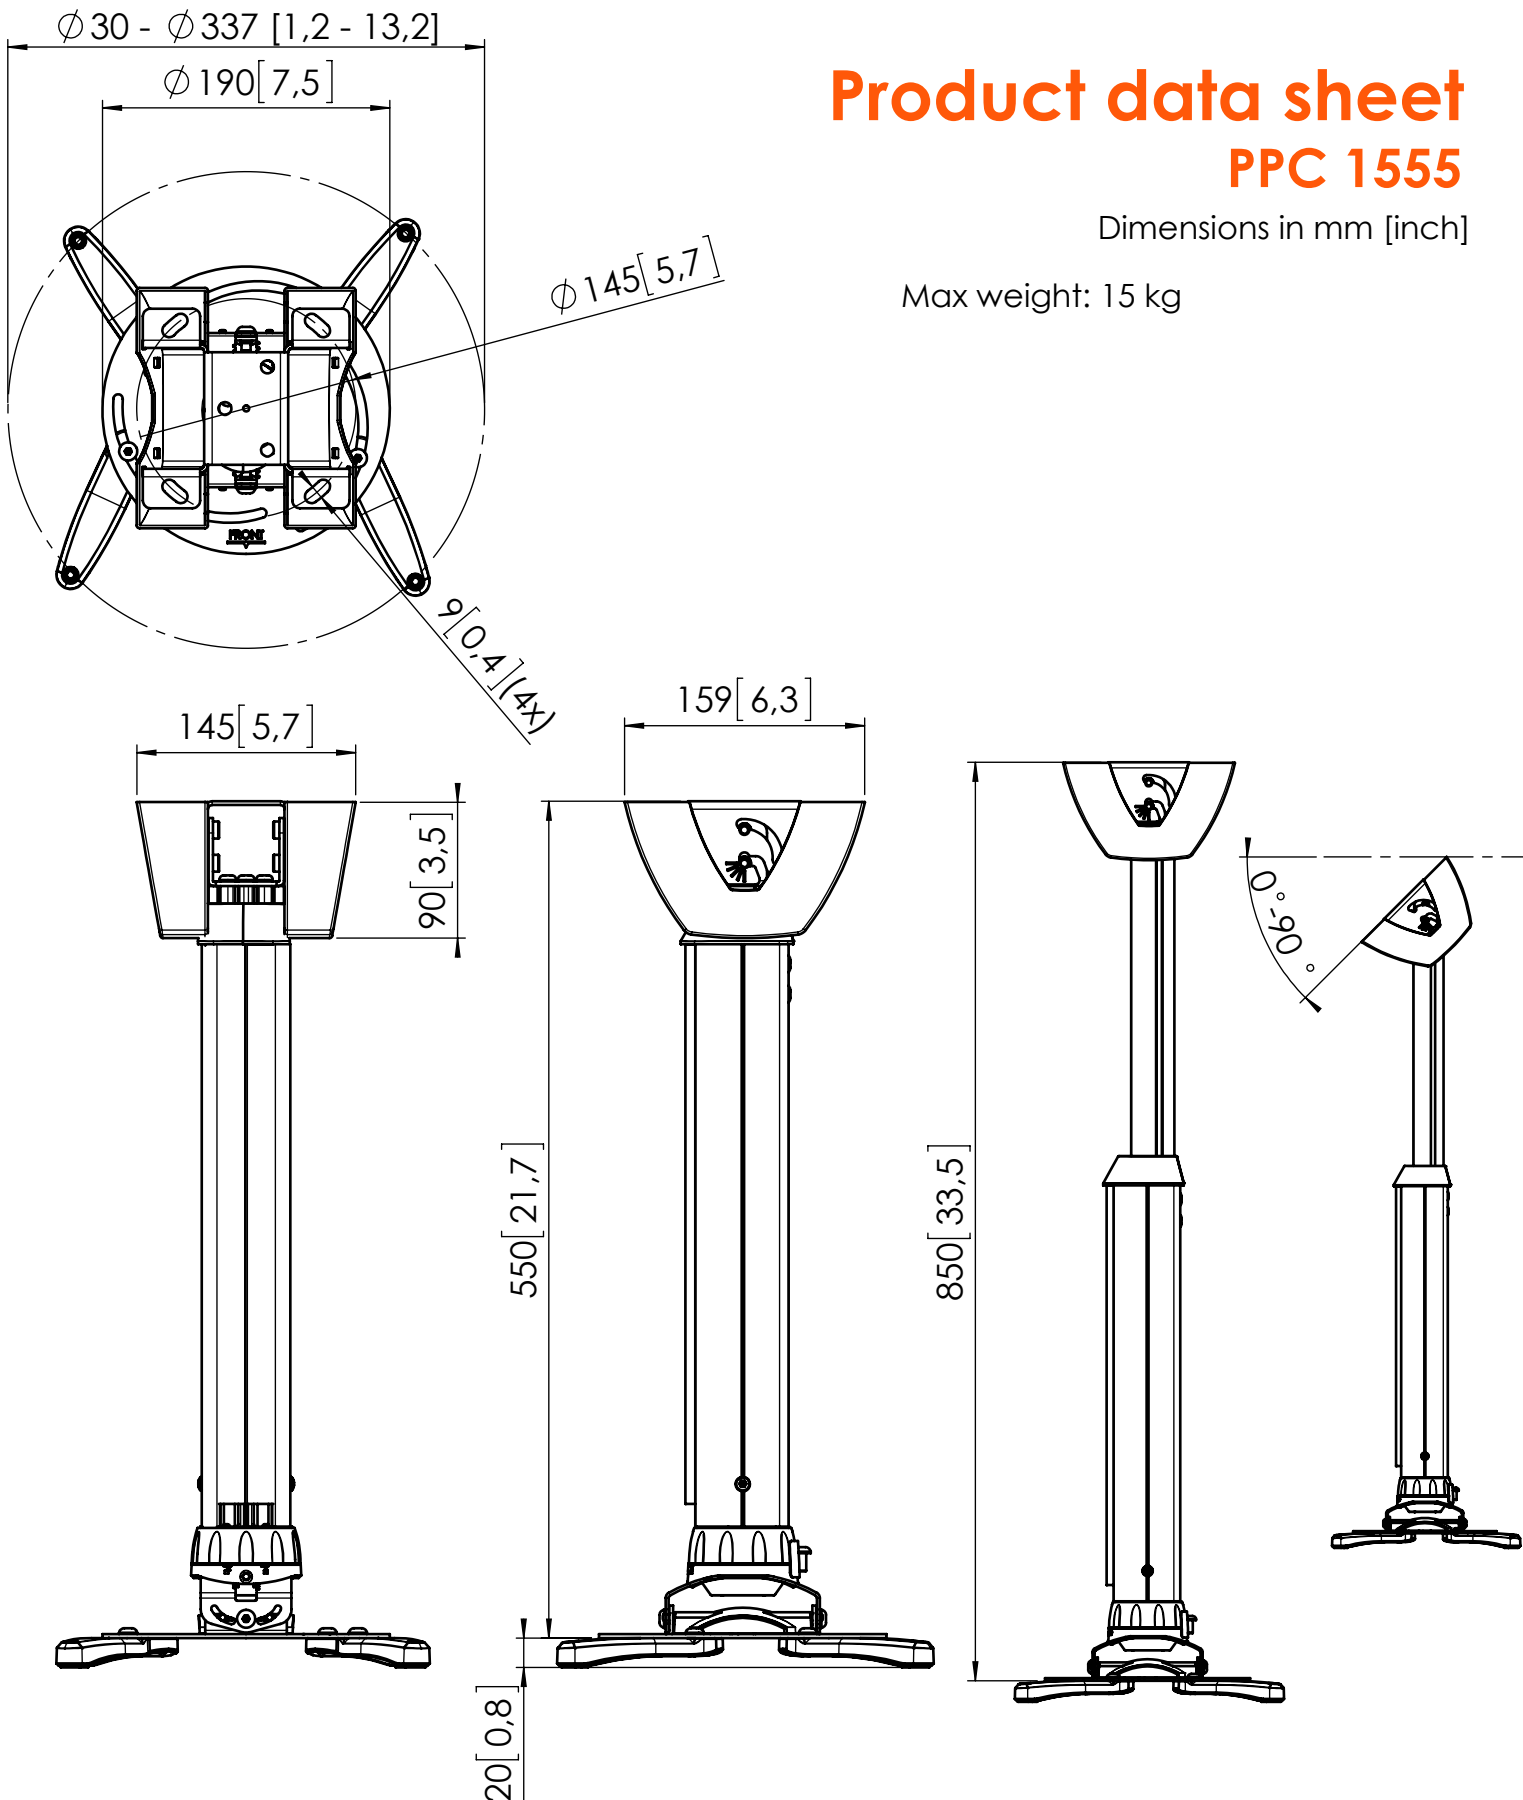

# Product data sheet

## PPC 1555

Dimensions in mm [inch]

Max weight: 15 kg

**Note:** This document and specifications herein are confidential and the exclusive property of Vogel's Products b.v. Neither this design nor any information contained in this drawing may be reproduced or disclosed to others without written consent of Vogel's Products b.v. The design and information will not be reproduced, copied or used, either in part or in its entirety, as the basis for the manufacture or sale of items without written permission.  
**Warning:** Please study all instructions and illustrations carefully before installation.  
 Information in this document is subject to change without further notice.