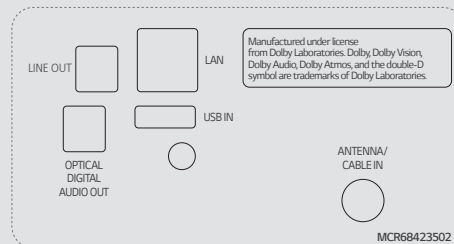

## CONNECTIVITY

86"

Rear

Side

75" / 65" / 55" / 50" / 43"

Rear

Side

\* Jack Panels may differ from the above image, so please contact LG sales team to verify before ordering.