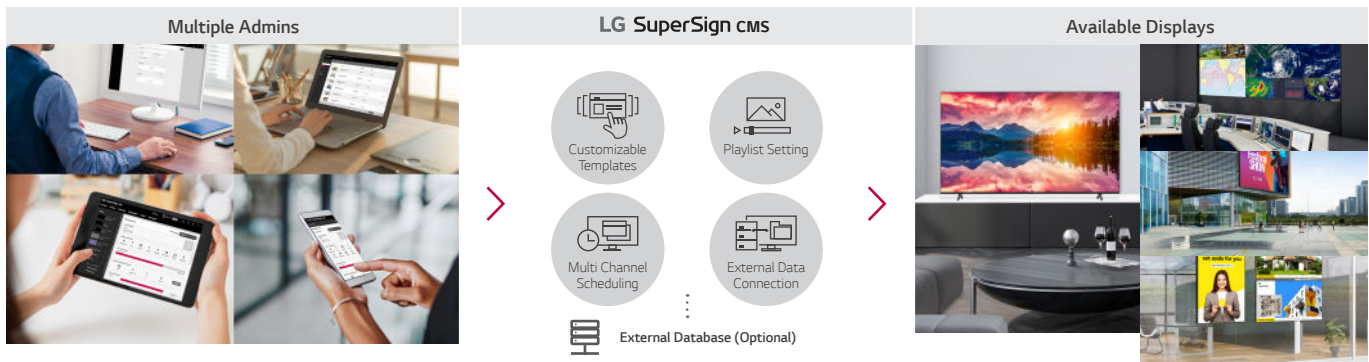

VERSATILE CONTENT MANAGEMENT WITH LG SuperSign CMS

LG SuperSign CMS* is integrated management program supporting creation and management of digital media and content deployment, optimized for LG signage. With its simple and intuitive menus and layout options, it enhances content creation, editing, scheduling and distribution. In addition, it supports multiple displays and accounts, is able to be linked to external databases, and allows server access from mobile devices.

* LG SuperSign CMS is sold separately.