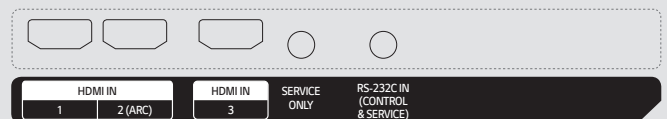

## CONNECTIVITY

86"

Rear

Side

75" / 65" / 55" / 50" / 43"

Rear

Side

\* Jack Panels may differ from the above image, so please contact LG sales team to verify before ordering.