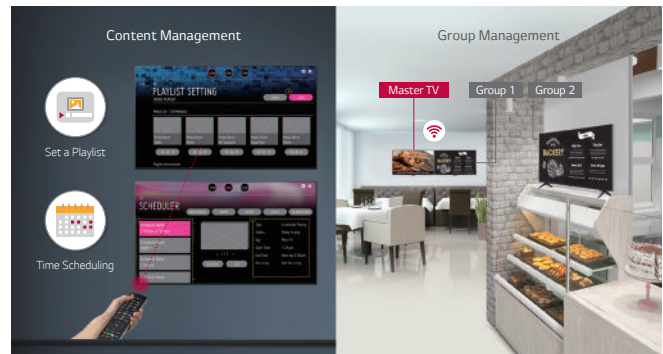

## EMBEDDED CONTENT & GROUP MANAGEMENT

The embedded Content and Group Management System allows you to edit and play content, schedule playlists and groups, and control signage via remote control, mouse and mobile phone without the use of separate PC or software.