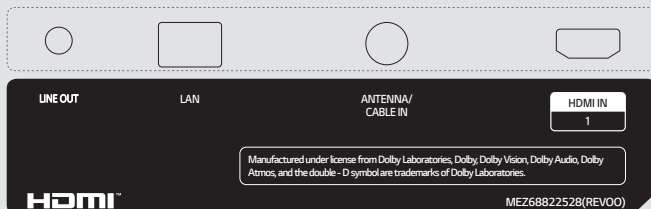

CONNECTIVITY

86"

Rear