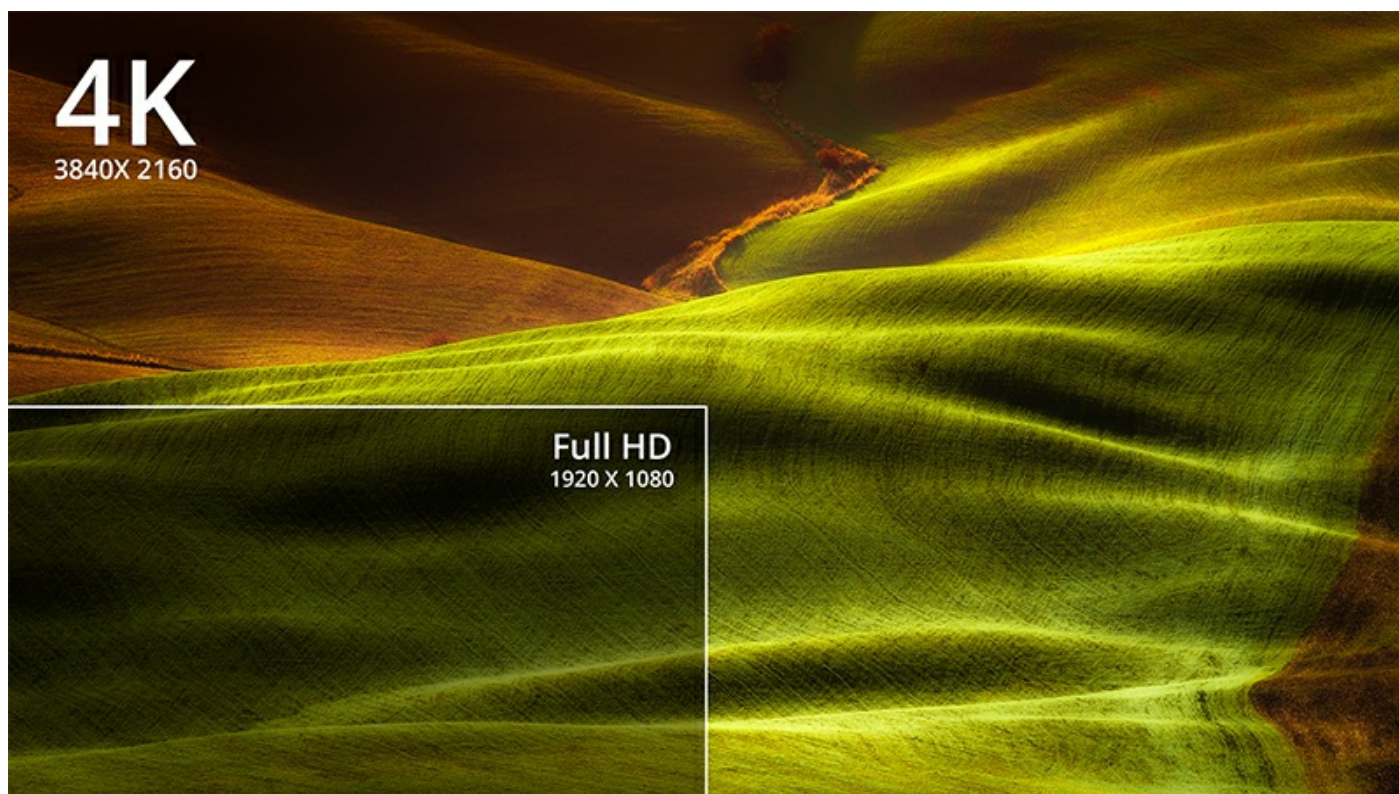

Unbeatable Visual Experience

Ultimate Viewing Experience with 4K Ultra HD

Enjoy the crisp detail of true 4K Ultra HD with 4x the clarity of Full HD. With 8.3 million pixels projected on your screen, all 4K movies, games, sports, and streaming contents come to life in amazingly sharp detail. In addition, the X10-4K's power consumption is only 35% of a 4K UHD TV, which is more eco-friendly and cost efficient.

Cutting-edge LED Lumens Technology

Featuring 2,500 LED Lumens*, the lamp-free X10-4K can project brilliant images without blur for up to 30,000 hours of usage – a significant upgrade when compared to a traditional lamp-based projector - and it's mercury-free!

Adopting the 2nd Generation LED Technology, the X10-4K integrates red, green, and double blue LED light sources, which efficiently enhance luminance and colour saturation.

*Numbers associated with LED Lumens were calculated from the visual perception of ViewSonic projection experts. LED Lumens is a metric generated by comparing numbers associated with LED-based projection to numbers from lamp-based projection. [Click here to learn more about the differences between ANSI Lumens and LED Lumens](#)