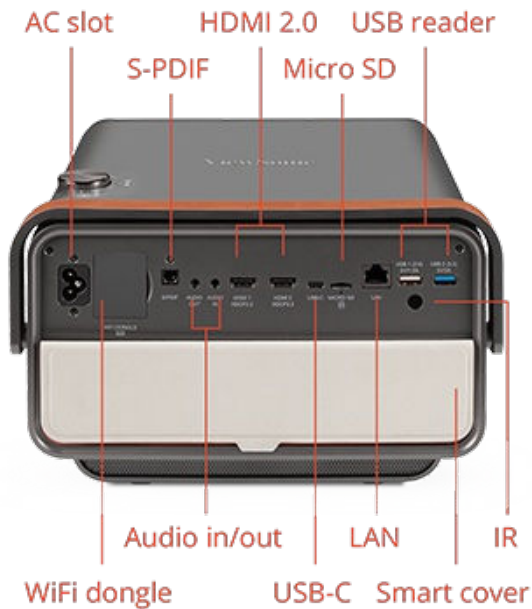

Low Fan Noise

With a tri-axis flow fan and a state-of-the-art airflow design to help dissipate heat and reduce noise, noise distraction during movies is no longer a concern.

Exterior & Rear I/O Connectors

Technical Specifications

Specification		
Projection System		0.47" 4K-UHD
Native Resolution		3840x2160
Brightness (LED Lumens)		2500 LED Lumens
Contrast Ratio		3000000:1