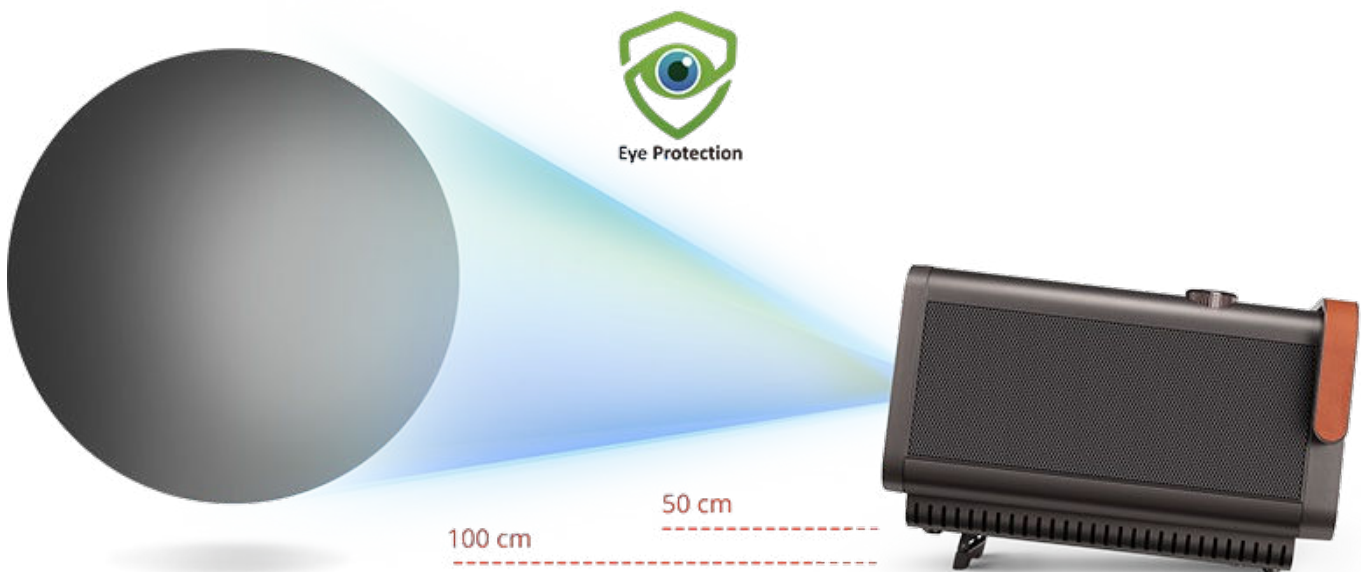

*Distances can be adjusted in the settings.