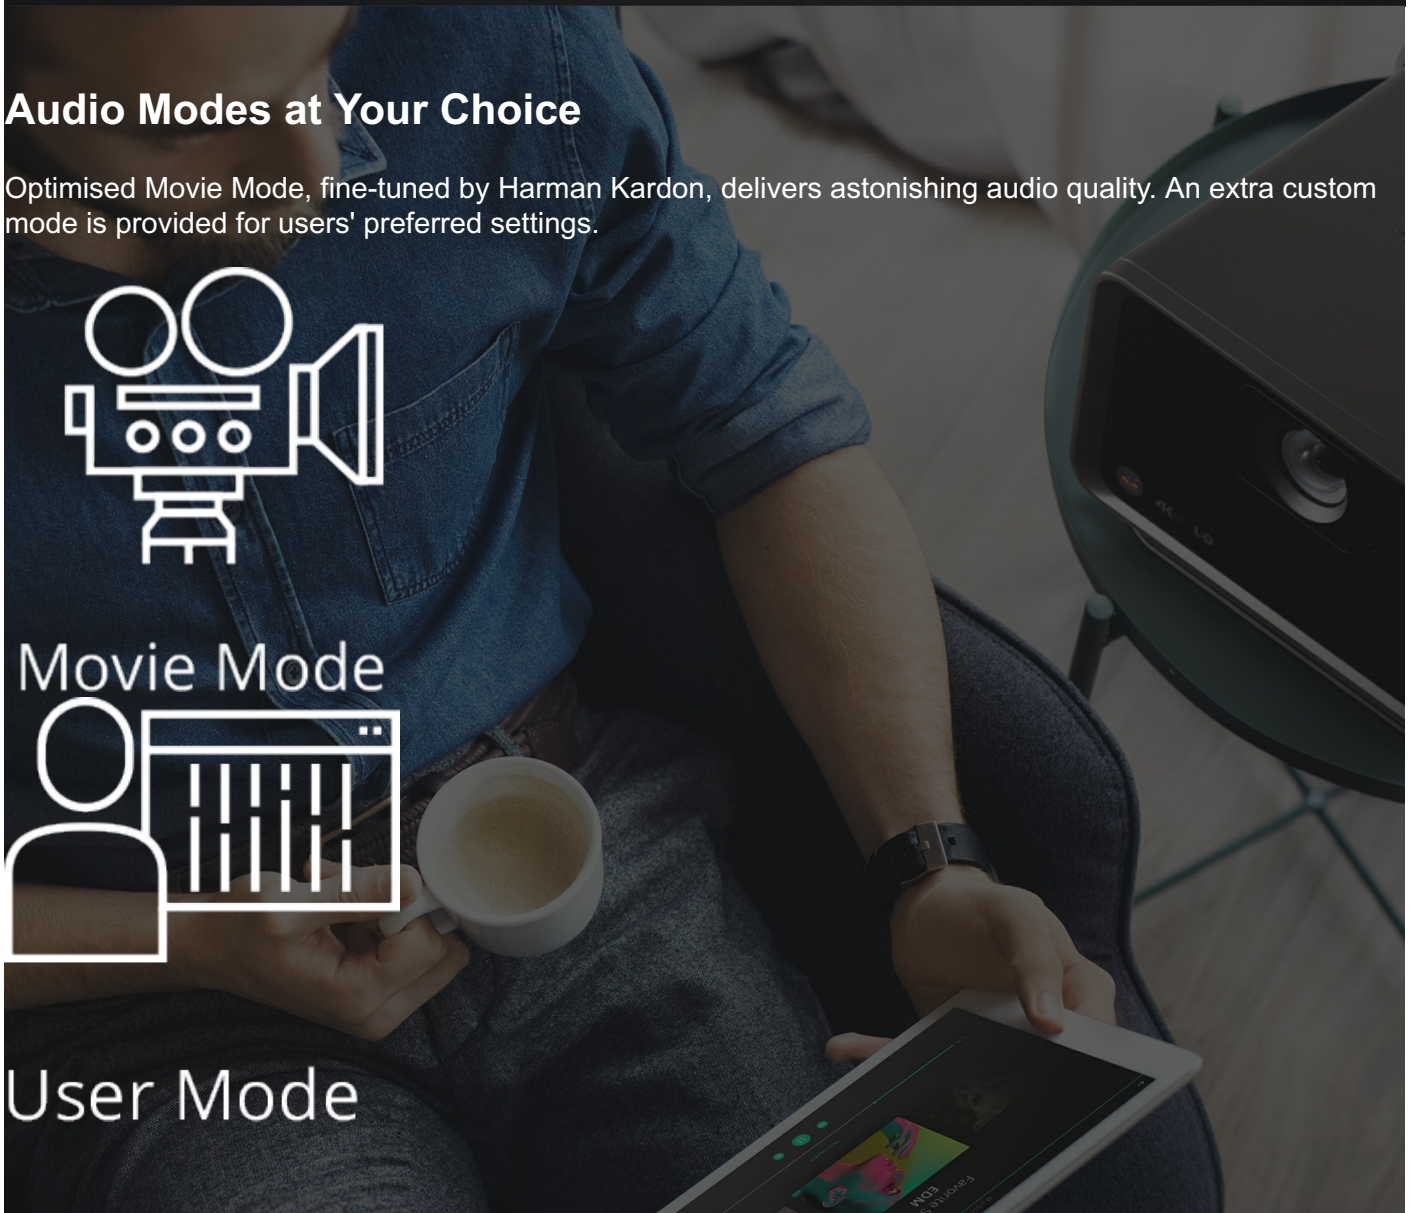

## Project Perfect Images in Seconds

Watch well-proportioned images from any angle with built-in autofocus and auto v keystone. Revolutionise the typical projector start time and turn the projector on and off in an instant, just like you would with a TV.