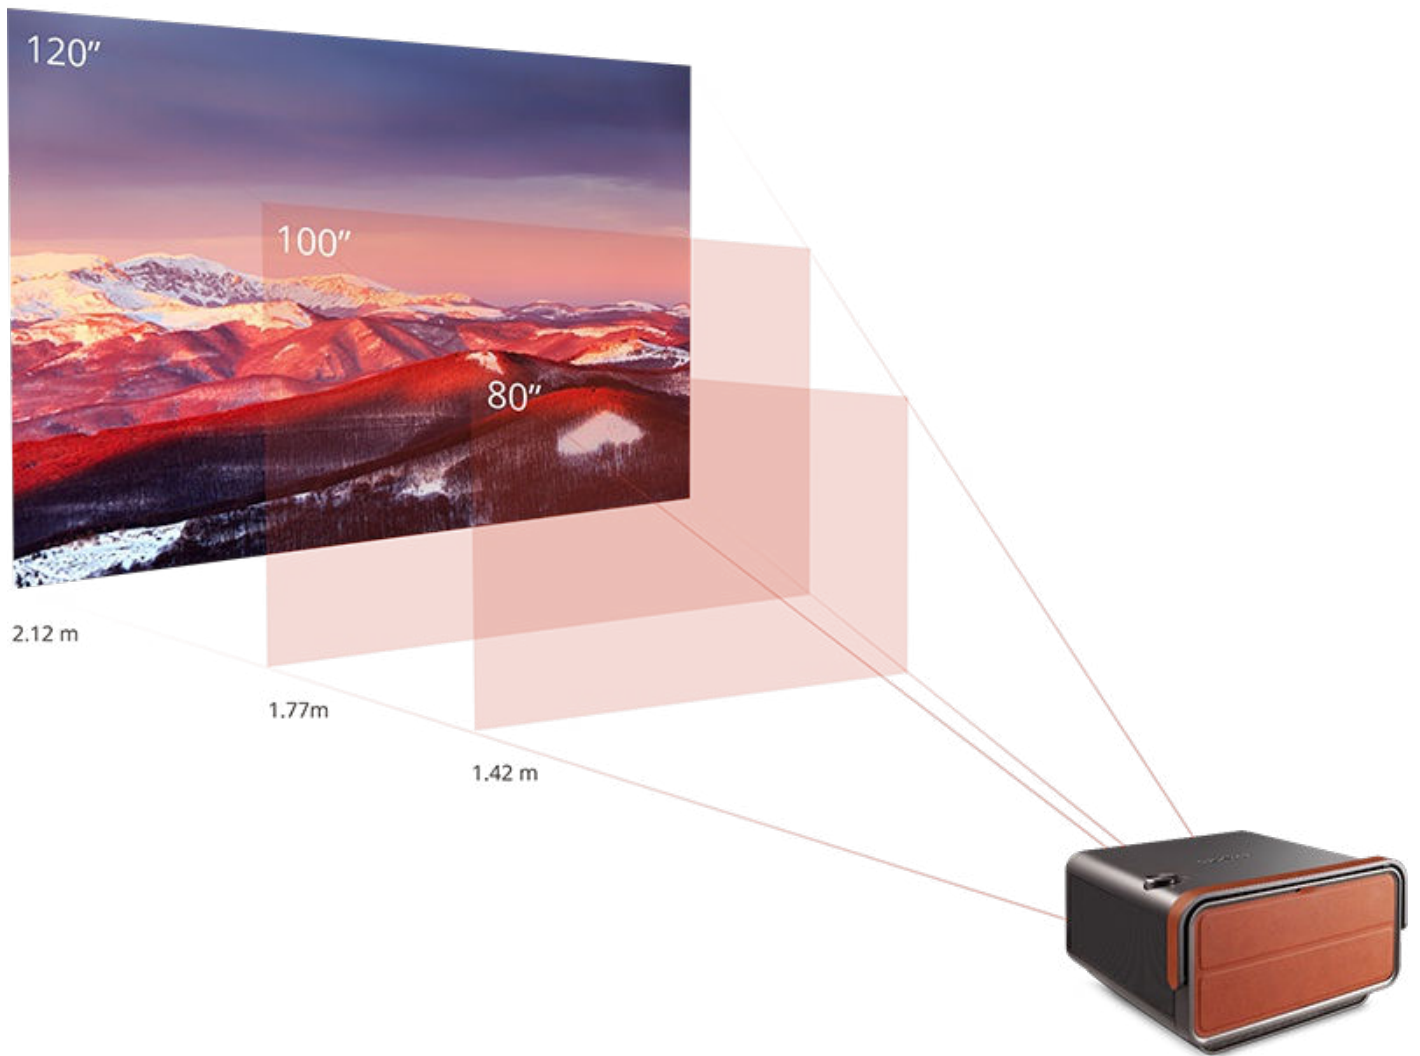

## Fit for Every Space

Project 100-inch images from just 1.77 meters away with a short throw ratio that's great for projecting large images in any space. With this feature you can enjoy big-screen entertainment anywhere in the house.