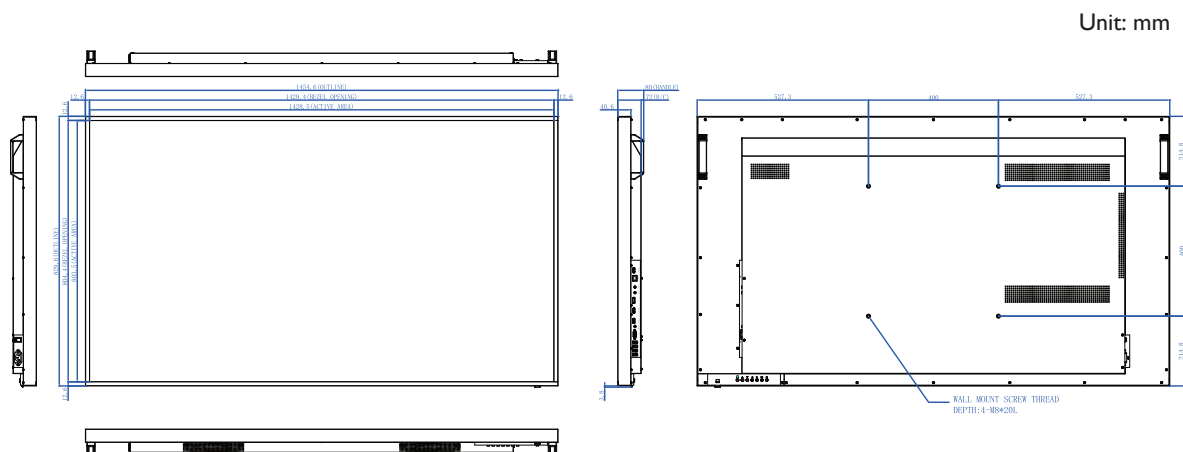

Specifications

Panel	Screen Size	65"		
	Resolution	3840 × 2160		
	Brightness (Typ.)	500		
	Contrast Ratio (Typ.)	1200 : 1		
	Viewing Angle (H/V)	178 / 178		
	Response Time (G-t-G)	8 ms		
	Backlight Life (hrs)	50,000		
	Panel Surface	Anti-Glare		
	Operating Hours	24 / 7		
	Orientation	Landscape / Portrait		
Power	Type	Internal		
	Power Supply	100V~240V, 50 Hz / 60 Hz		
	Power Consumption	Maximum (W/h)	270W	
		Typical (W/h)	225W	
		Standby Mode (W/h)	≤0.5W	
		Off Mode (W/h)	0W	
	AC Power Switch	Yes		
Wake up	HDMI / VGA / DP			
Environment	Operation Temperature	0°C ~ 40°C		
	Operating Humidity	20% ~ 80% RH non-condensing		
Connectivity	Input	VGA	x 1	
		HDMI	HDMI 2.0 x 2	
		Display Port	DP 1.2 x 1	
		Audio Input	x 1 (3.5 mm)	
		Audio Output	x 1 (3.5 mm)	
	USB	USB 3.0 x 2 / USB 2.0 x 2		
	RS232	Yes		
	RJ45	Yes		
Remote Controller	Yes			
Audio	Internal Speaker	10W x 2		
Mechanical	Dimensions (mm)	Screen	1454.6 × 829.6 × 72.0	
		Package	1660 × 1045 × 245	
	Weight (kg)	Screen	35,5	
		Package	48	
	Bezel Width (mm)	12,6		
Wall Mounting (VESA) (Screw Type /Max. Length)	400 × 400 mm M8 × 20L			

Dimension (mm)

BenQ Europe B.V.

Meerenakkerweg 1-17
5652 AR Eindhoven
The Netherlands
Tel: +31 88 8889200

business-display.benq.eu

© 2019 BenQ Corp. Specifications may vary by region, please visit your local stores for details. Actual product's features and specifications are subject to change without notice. This material may include corporate names and trademarks of third parties which are the properties of the third parties respectively.

BENQ