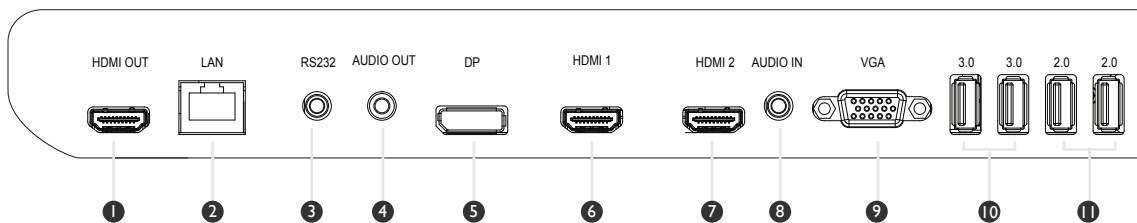

Input and Output Terminals

- ① HDMI output
- ② LAN 10 / 100
- ③ RS232

- ④ Audio output
- ⑤ DP
- ⑥ HDMI 1

- ⑦ HDMI 2
- ⑧ Audio input
- ⑨ VGA

- ⑩ USB 3.0 x 2
- ⑪ USB 2.0 x 2

SL6502K
65" Smart Signage

BenQ