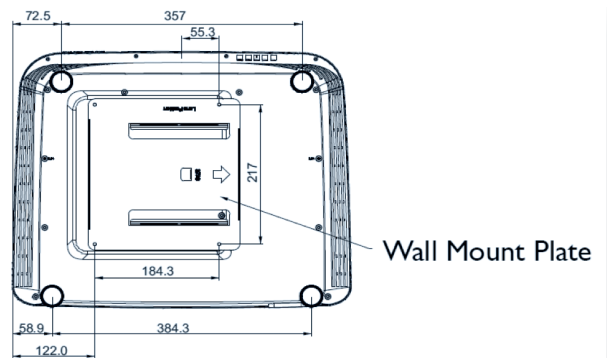

Ceiling Mount Chart

BenQ Europe B.V.

Meerenakkerweg 1-17
5652 AR Eindhoven
The Netherlands
Tel: +31 88 8889200

BenQ.eu

© 2018 BenQ Corp. Specifications may vary by region, please visit your local stores for details. Actual product's features and specifications are subject to change without notice. This material may include corporate names and trademarks of third parties which are the properties of the third parties respectively. Latest Update: 2018-07-30

BENQ