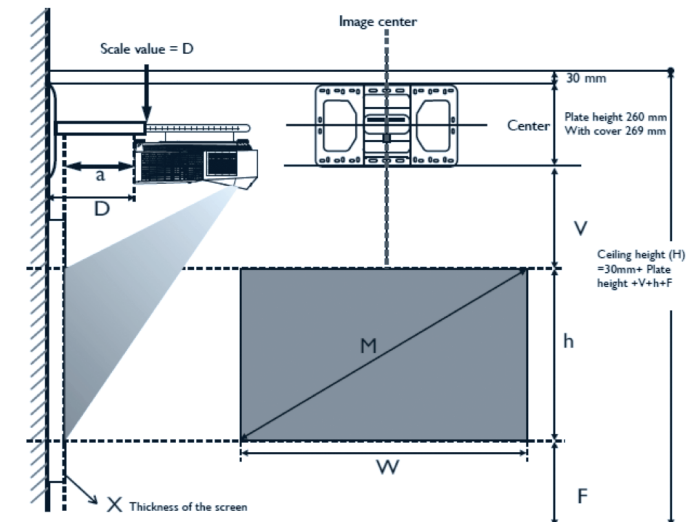

Input and Output Terminals

- 1 USB Type A (5V,1.5A)
- 2 Audio Input (mini jack)
- 3 Audio L/R Input (RCA)
- 4 S-Video Input
- 5 PC (D-sub 15pin)
- 6 RS232 Input (D-sub 9pin, male)
- 7 HDMI 1
- 8 HDMI 2 / MHL
- 9 USB Type mini B (For PointWrite module)
- 10 LAN (RJ45)
- 11 USB Type mini B (For service)
- 12 Kensington anti-theft lock slot
- 13 AC Power Jack
- 14 Audio Output (mini jack)
- 15 Composite Video Input (RCA)
- 16 Monitor Output (D-sub 15pin, Female)

Dimensions

Distance Chart

Screen size				Minimum Ceiling height	Vertical Offset	Installation distance (D)	
Diagonal (M)	Height (H)	Width (W)	X ^b = 0 mm (D=a)			X ^c = 30 mm (D=a+ 30 mm)	
Inch	mm	mm	mm	mm	mm	mm	mm
80	2032	1077	1723	2288	150	85	115
85	2159	1144	1831	2365	160	112	142
90	2286	1212	1939	2443	170	139	169
95	2413	1279	2046	2520	180	166	196
100	2540	1346	2154	2598	190	194	224
105	2667	1414	2262	2675	200	221	251
110	2794	1481	2369	2752	211	248	278
115	2921	1548	2477	2830	221	275	305
119	3023	1602	2563	2892	229	297	327

- a. base on a image 762 mm from the floor, if the image is lower, the min ceiling height is reduced by the measurement.
- b. Assume the thickness of projection screen (X) is 0 mm.
- c. Assume the thickness of projection screen (X) is 30 mm.