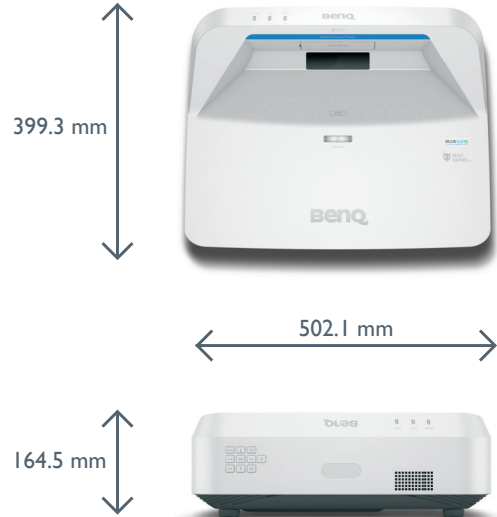

Dimensions

Distance Chart

Screen size				Minimum Ceiling height	Vertical Offset	Installation distance (D)	
Diagonal (M)	Height (H)	Width (W)	X^b = 0 mm (D=a)			X^c = 30 mm (D=a+ 30 mm)	
Inch	mm	mm	mm	mm	mm	mm	mm
80	2032	1077	1723	2288	150	85	115
85	2159	1144	1831	2365	160	112	142
90	2286	1212	1939	2443	170	139	169
95	2413	1279	2046	2520	180	166	196
100	2540	1346	2154	2598	190	194	224
105	2667	1414	2262	2675	200	221	251
110	2794	1481	2369	2752	211	248	278
115	2921	1548	2477	2830	221	275	305
119	3023	1602	2563	2892	229	297	327

- a. base on a image 762 mm from the floor, if the image is lower, the min ceiling height is reduced by the measurement.
- b. Assume the thickness of projection screen (X) is 0 mm.
- c. Assume the thickness of projection screen (X) is 30 mm.